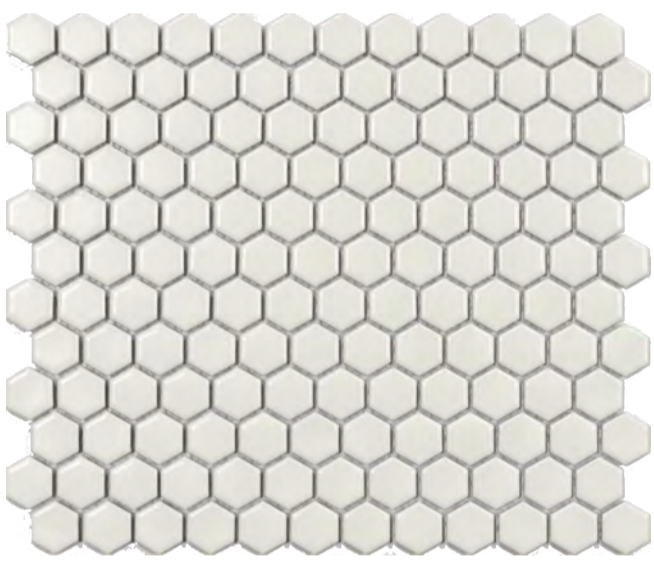

# LIVING MOSAIC

2" x 2" Hexagon Studio  
White Porcelain Mosaic

Matte: SPMS433  
Polished: SPMS427

2" x 2" Hexagon Studio  
Black Porcelain Mosaic

Polished: SPMS428

2" x 2" Studio White  
Porcelain Mosaic

Matte: SPMS431  
Polished: SPMS432

1" x 1" Hexagon Studio  
White Porcelain Mosaic

Matte: SPMS425

1" x 1" Hexagon Studio  
Black Porcelain Mosaic

Matte: SPMS426

3" Arabesque Studio  
White Porcelain Mosaic

Polished: SPMS429

Arabesque Studio  
White Porcelain Mosaic

Polished: SPMS423